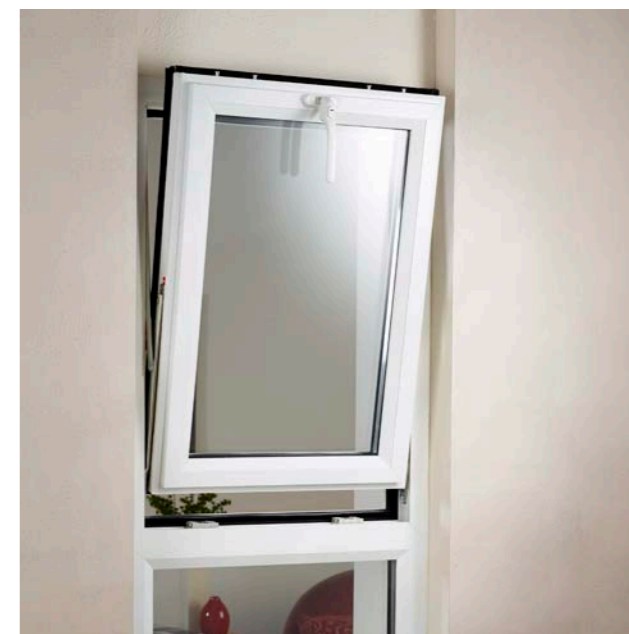

180° ROTATION OUTSIDE

Internal beading allows for the window to be rotated outside, away from your blinds and curtains.

DISCOVER COLOUR OPTIONS
ON PAGE 47