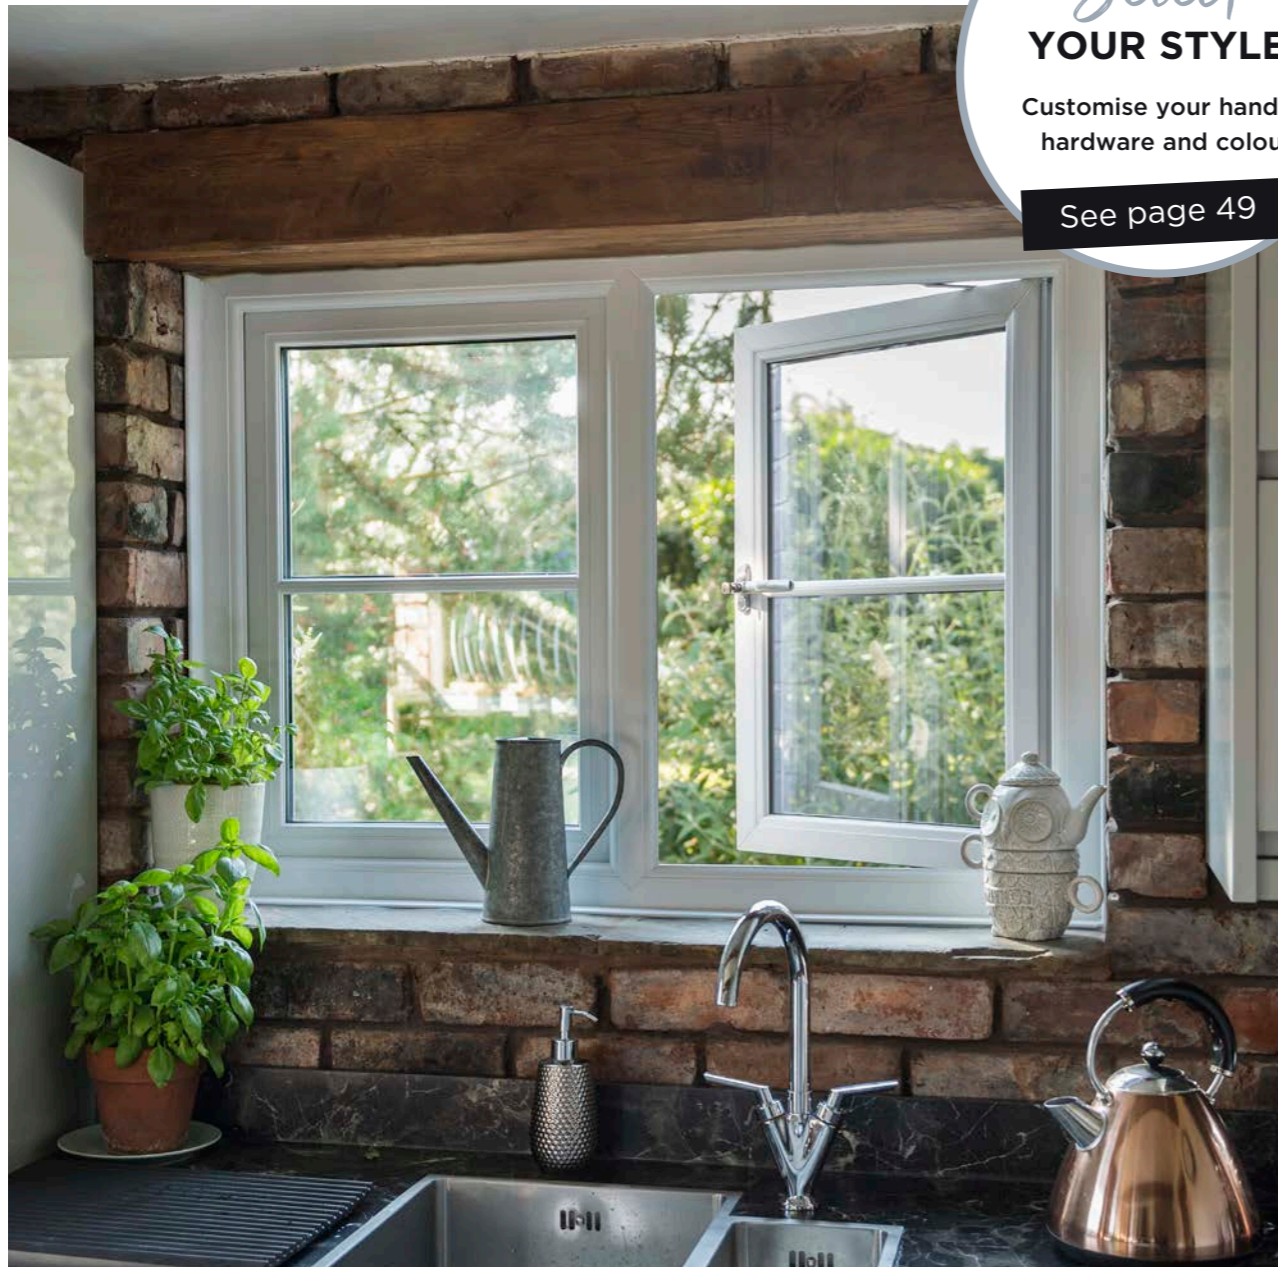

Select
YOUR STYLE
Customise your handles,
hardware and colour.
See page 49

DISCOVER COLOUR OPTIONS
ON PAGE 47

**THE PERFECT BLEND OF IMPROVED
STYLE AND PERFORMANCE**

- **AN AUTHENTIC LOOK**
  The flush fitting of our Envisage and Eclipse frames are ideal for those looking for a clean and minimal design.
- **CAREFULLY CRAFTED HARDWARE**
  You'll be charmed by the variety of traditional and contemporary handles that we have available.
- **EXCEPTIONAL PERFORMANCE**
  Our collection of flush window frames all come with energy-efficient glazing and super secure locking mechanisms as standard.