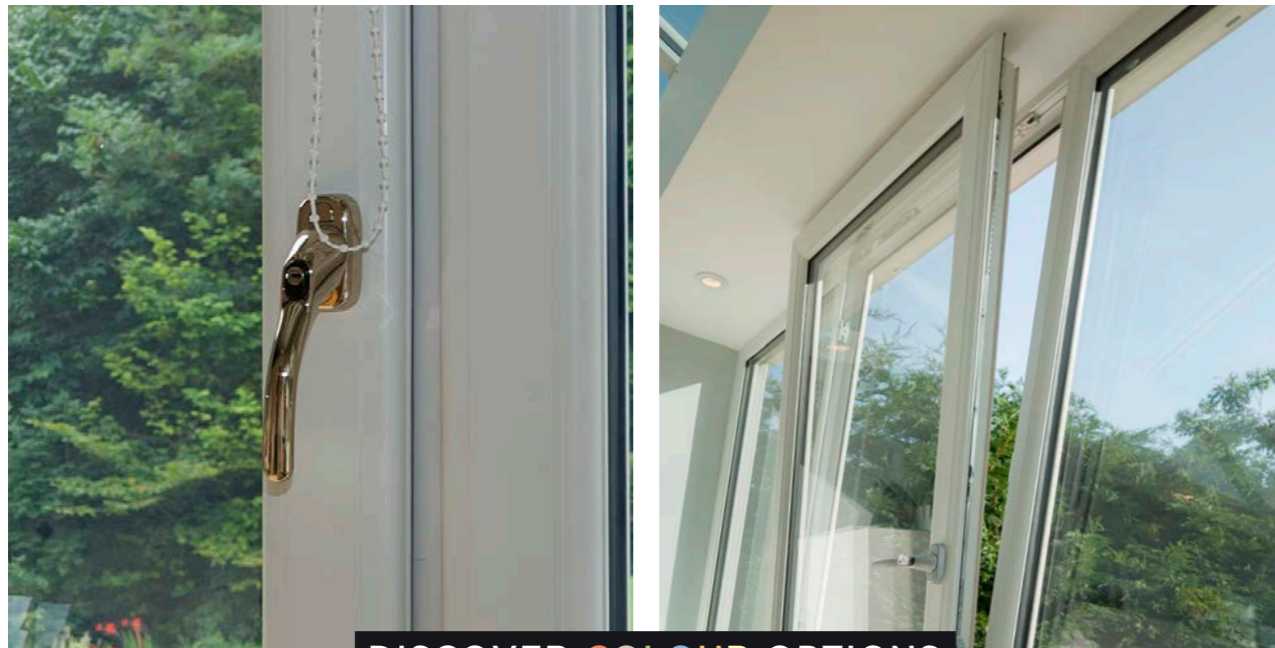

DISCOVER COLOUR OPTIONS
ON PAGE 47

Select
YOUR STYLE
Customise your handles,
hardware and colour.
See page 49

TILT & TURN WINDOWS

Incredibly versatile and increasingly popular, our tilt and turn windows are perfect for homes of all shapes, sizes and ages.

VARIED VENTILATION

Tilt and turn windows can be opened either partially or fully, allowing you to control the amount of air that enters your property.

EASY TO CLEAN

When fully opened, both internal and external panes of glass can be cleaned from the safety of your home.

STRONG & SECURE

Our tilt and turn windows are fitted with state-of-the-art locking mechanisms that'll keep would-be intruders out.