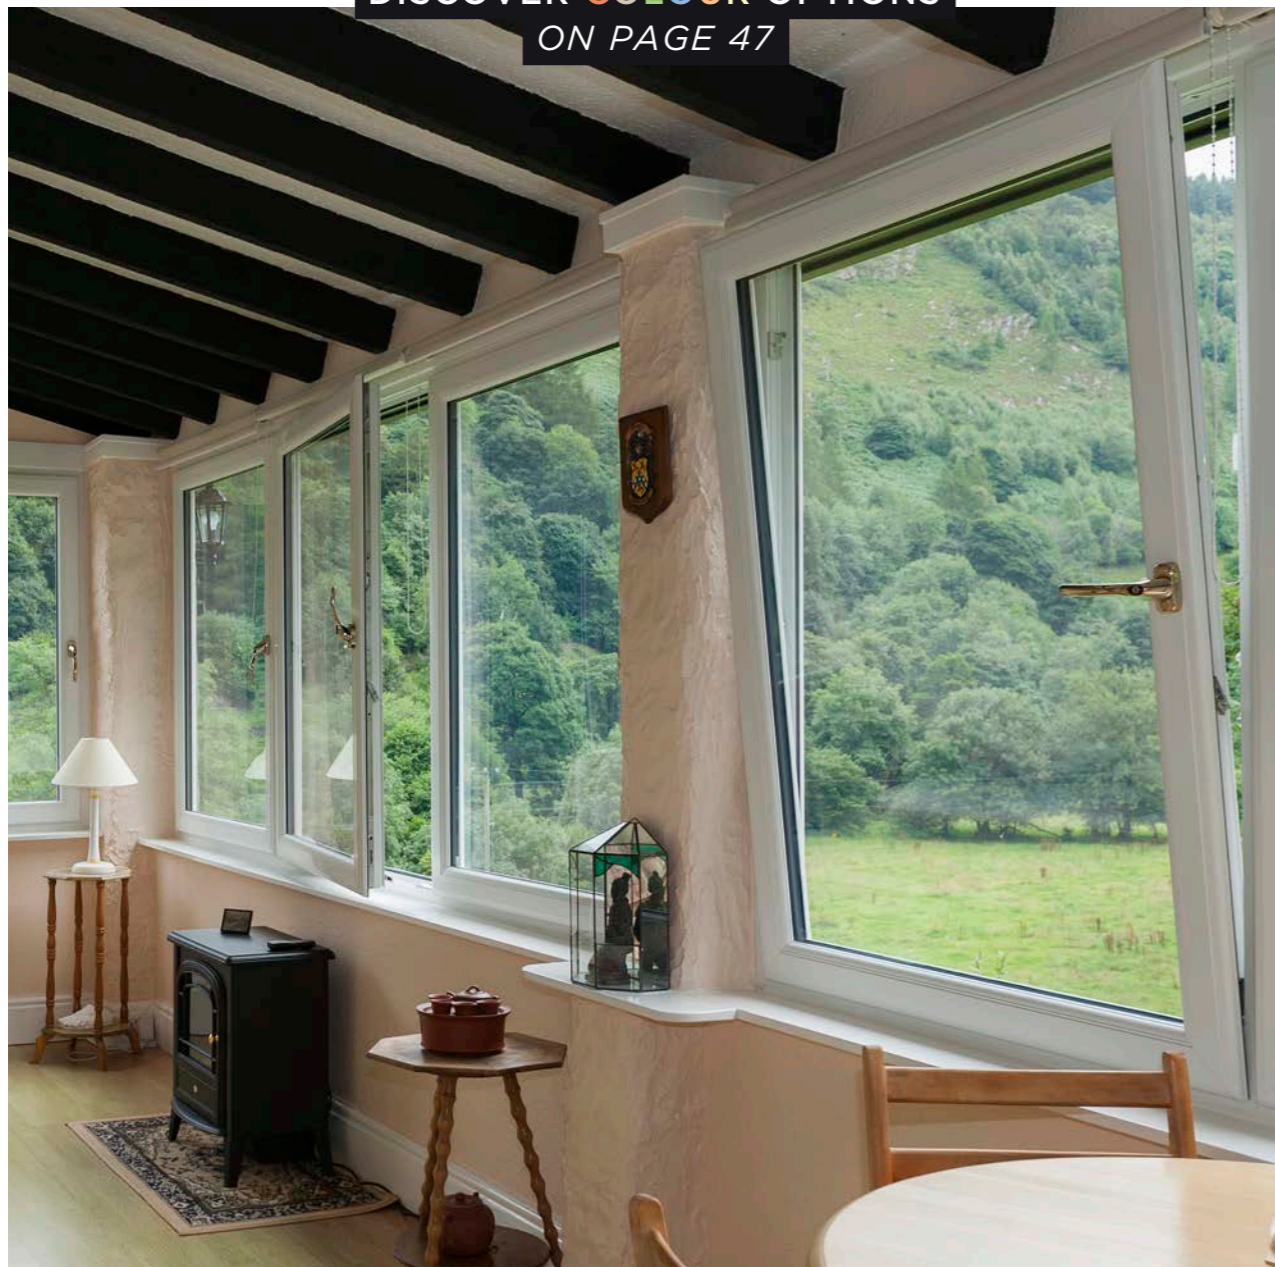

DISCOVER COLOUR OPTIONS
ON PAGE 47

Select
YOUR STYLE
Customise your handles,
hardware and colour.
See page 49

TILT & TURN WINDOWS

Incredibly versatile and increasingly popular, our tilt and turn windows are perfect for homes of all shapes, sizes and ages.

VARIED VENTILATION

Tilt and turn windows can be opened either partially or fully, allowing you to control the amount of air that enters your property.

EASY TO CLEAN

When fully opened, both internal and external panes of glass can be cleaned from the safety of your home.

STRONG & SECURE

Our tilt and turn windows are fitted with state-of-the-art locking mechanisms that'll keep would-be intruders out.