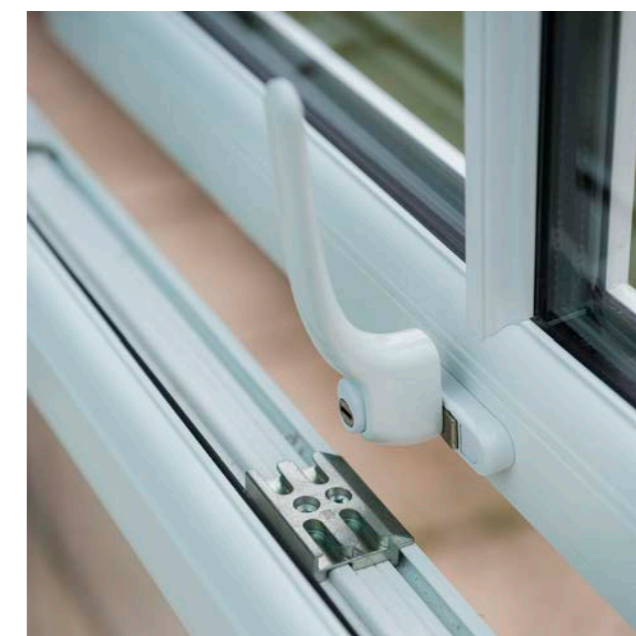

ENHANCED SECURITY FEATURES

All the very latest secure mechanisms are incorporated into the system, including a multi-point lock.